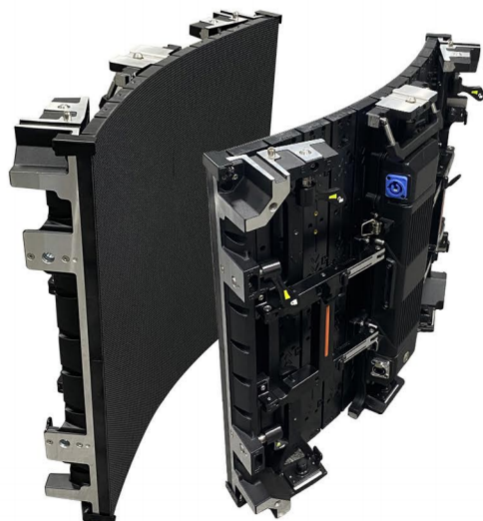

Flexible Rental LED Display Solutions

FR Series

Indoor P2.604 | P2.976 | P3.91

Outdoor P3.91

KEY FEATURES

- Each panel supports $\pm 45^\circ$ folding
- Modular design for quick maintenance
- Great compatibility with standard panel
- Multiple installations available
- Detailed image production for rental events

Light weight

Great Creativity & Flexibility

Detailed image production

Curving Capability

Excellent Compatibility

Multiple installations

Flexible Module & Art Cabinet

FR Series flexible rental LED display screen panel is flexible from $+45^\circ$ to -45° with the multifunctional handle. Outshine conventional rental LED panels to create extraordinary and distinctive stage designs easily.

Multiple Installation Available

Case Appreciation

Pixel pitch	2.604mm	2.976mm	3.9mm	3.9mm (Outdoor)
Pixels per cabinet(500*500mm)	192×192 (HxV)	168×168 (HxV)	128×128 (HxV)	128x128(H×V)
LED lifetime	100000Hour			
Brightness	800nits			4500nits
Module size	250*250mm			
Module resolution	96*96dots	84*84dots	64*64dots	64*64dots
Refresh rate	3840-7,680Hz			
Brightness uniformity	>98%			
Dimming	0-100%			
Grey Level	14-16bit			
Curvature	±45°			
Avg Power consumption	170 W/m ²	170 W/m ²	150 W/m ²	200W/m ²
Max Power consumption	480 W/m ²	530 W/m ²	530 W/m ²	600W/m ²
Operation power voltage	100-240V/50-60Hz			
Operational temperature	-20°-+50°			
Operational humidity	10-80%			
IP rating	IP40 for indoor, IP65 for outdoor			
Dimensions	500 x 500 x 80 mm			
Weight	7.25kg			
Serviceability	Rear			