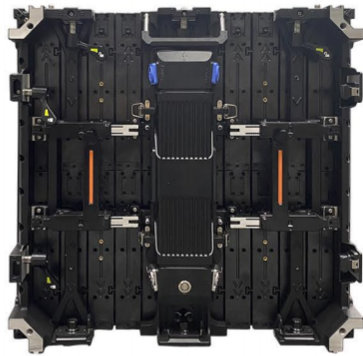

Flexible Rental LED Display Solutions

FR Series

Indoor P2.604 | P2.976 | P3.91

Outdoor P3.91

KEY FEATURES

- Each panel supports $\pm 45^\circ$ folding
- Modular design for quick maintenance
- Great compatibility with standard panel
- Multiple installations available
- Detailed image production for rental events

Light weight

Great Creativity & Flexibility

Detailed image production

Curving Capability

Excellent Compatibility

Multiple installations

Flexible Module & Art Cabinet

FR Series flexible rental LED display screen panel is flexible from $+45^\circ$ to -45° with the multifunctional handle. Outshine conventional rental LED panels to create extraordinary and distinctive stage designs easily.

Multiple Installation Available

Case Appreciation

Pixel pitch	2.604mm	2.976mm	3.9mm	3.9mm (Outdoor)
Pixels per cabinet(500*500mm)	192×192 (HxV)	168×168 (HxV)	128×128 (HxV)	128x128(H×V)
LED lifetime	100000Hour			
Brightness	800nits			4500nits
Module size	250*250mm			
Module resolution	96*96dots	84*84dots	64*64dots	64*64dots
Refresh rate	3840-7,680Hz			
Brightness uniformity	>98%			
Dimming	0-100%			
Grey Level	14-16bit			
Curvature	±45°			
Avg Power consumption	170 W/m ²	170 W/m ²	150 W/m ²	200W/m ²
Max Power consumption	480 W/m ²	530 W/m ²	530 W/m ²	600W/m ²
Operation power voltage	100-240V/50-60Hz			
Operational temperature	-20°-+50°			
Operational humidity	10-80%			
IP rating	IP40 for indoor, IP65 for outdoor			
Dimensions	500 x 500 x 80 mm			
Weight	7.25kg			
Serviceability	Rear			