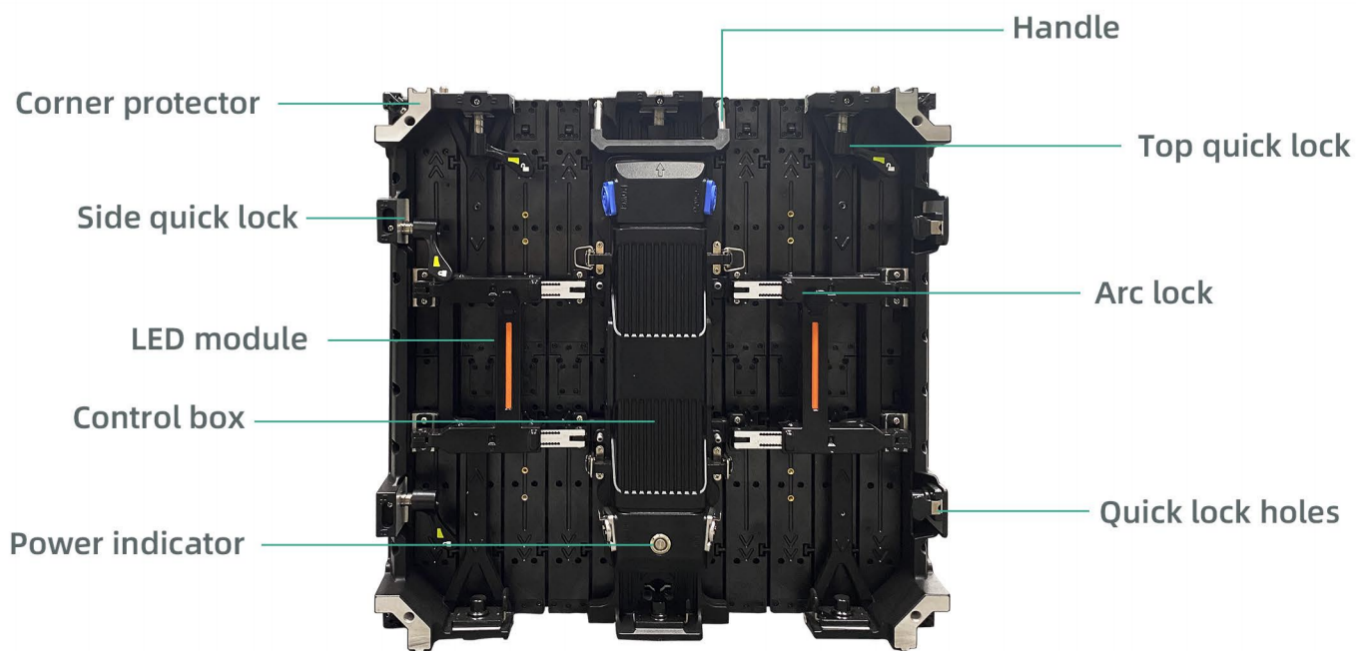

Light weight

Great Creativity & Flexibility

Detailed image production

Curving Capability

Excellent Compatibility

Multiple installations

Flexible Module & Art Cabinet

FR Series flexible rental LED display screen panel is flexible from $+45^\circ$ to -45° with the multifunctional handle. Outshine conventional rental LED panels to create extraordinary and distinctive stage designs easily.

Multiple Installation Available

Case Appreciation

Pixel pitch	2.604mm	2.976mm	3.9mm	3.9mm (Outdoor)
Pixels per cabinet(500*500mm)	192×192 (HxV)	168×168 (HxV)	128×128 (HxV)	128x128(H×V)
LED lifetime	100000Hour			
Brightness	800nits			4500nits
Module size	250*250mm			
Module resolution	96*96dots	84*84dots	64*64dots	64*64dots
Refresh rate	3840-7,680Hz			
Brightness uniformity	>98%			
Dimming	0-100%			
Grey Level	14-16bit			
Curvature	±45°			
Avg Power consumption	170 W/m ²	170 W/m ²	150 W/m ²	200W/m ²
Max Power consumption	480 W/m ²	530 W/m ²	530 W/m ²	600W/m ²
Operation power voltage	100-240V/50-60Hz			
Operational temperature	-20°-+50°			
Operational humidity	10-80%			
IP rating	IP40 for indoor, IP65 for outdoor			
Dimensions	500 x 500 x 80 mm			
Weight	7.25kg			
Serviceability	Rear			