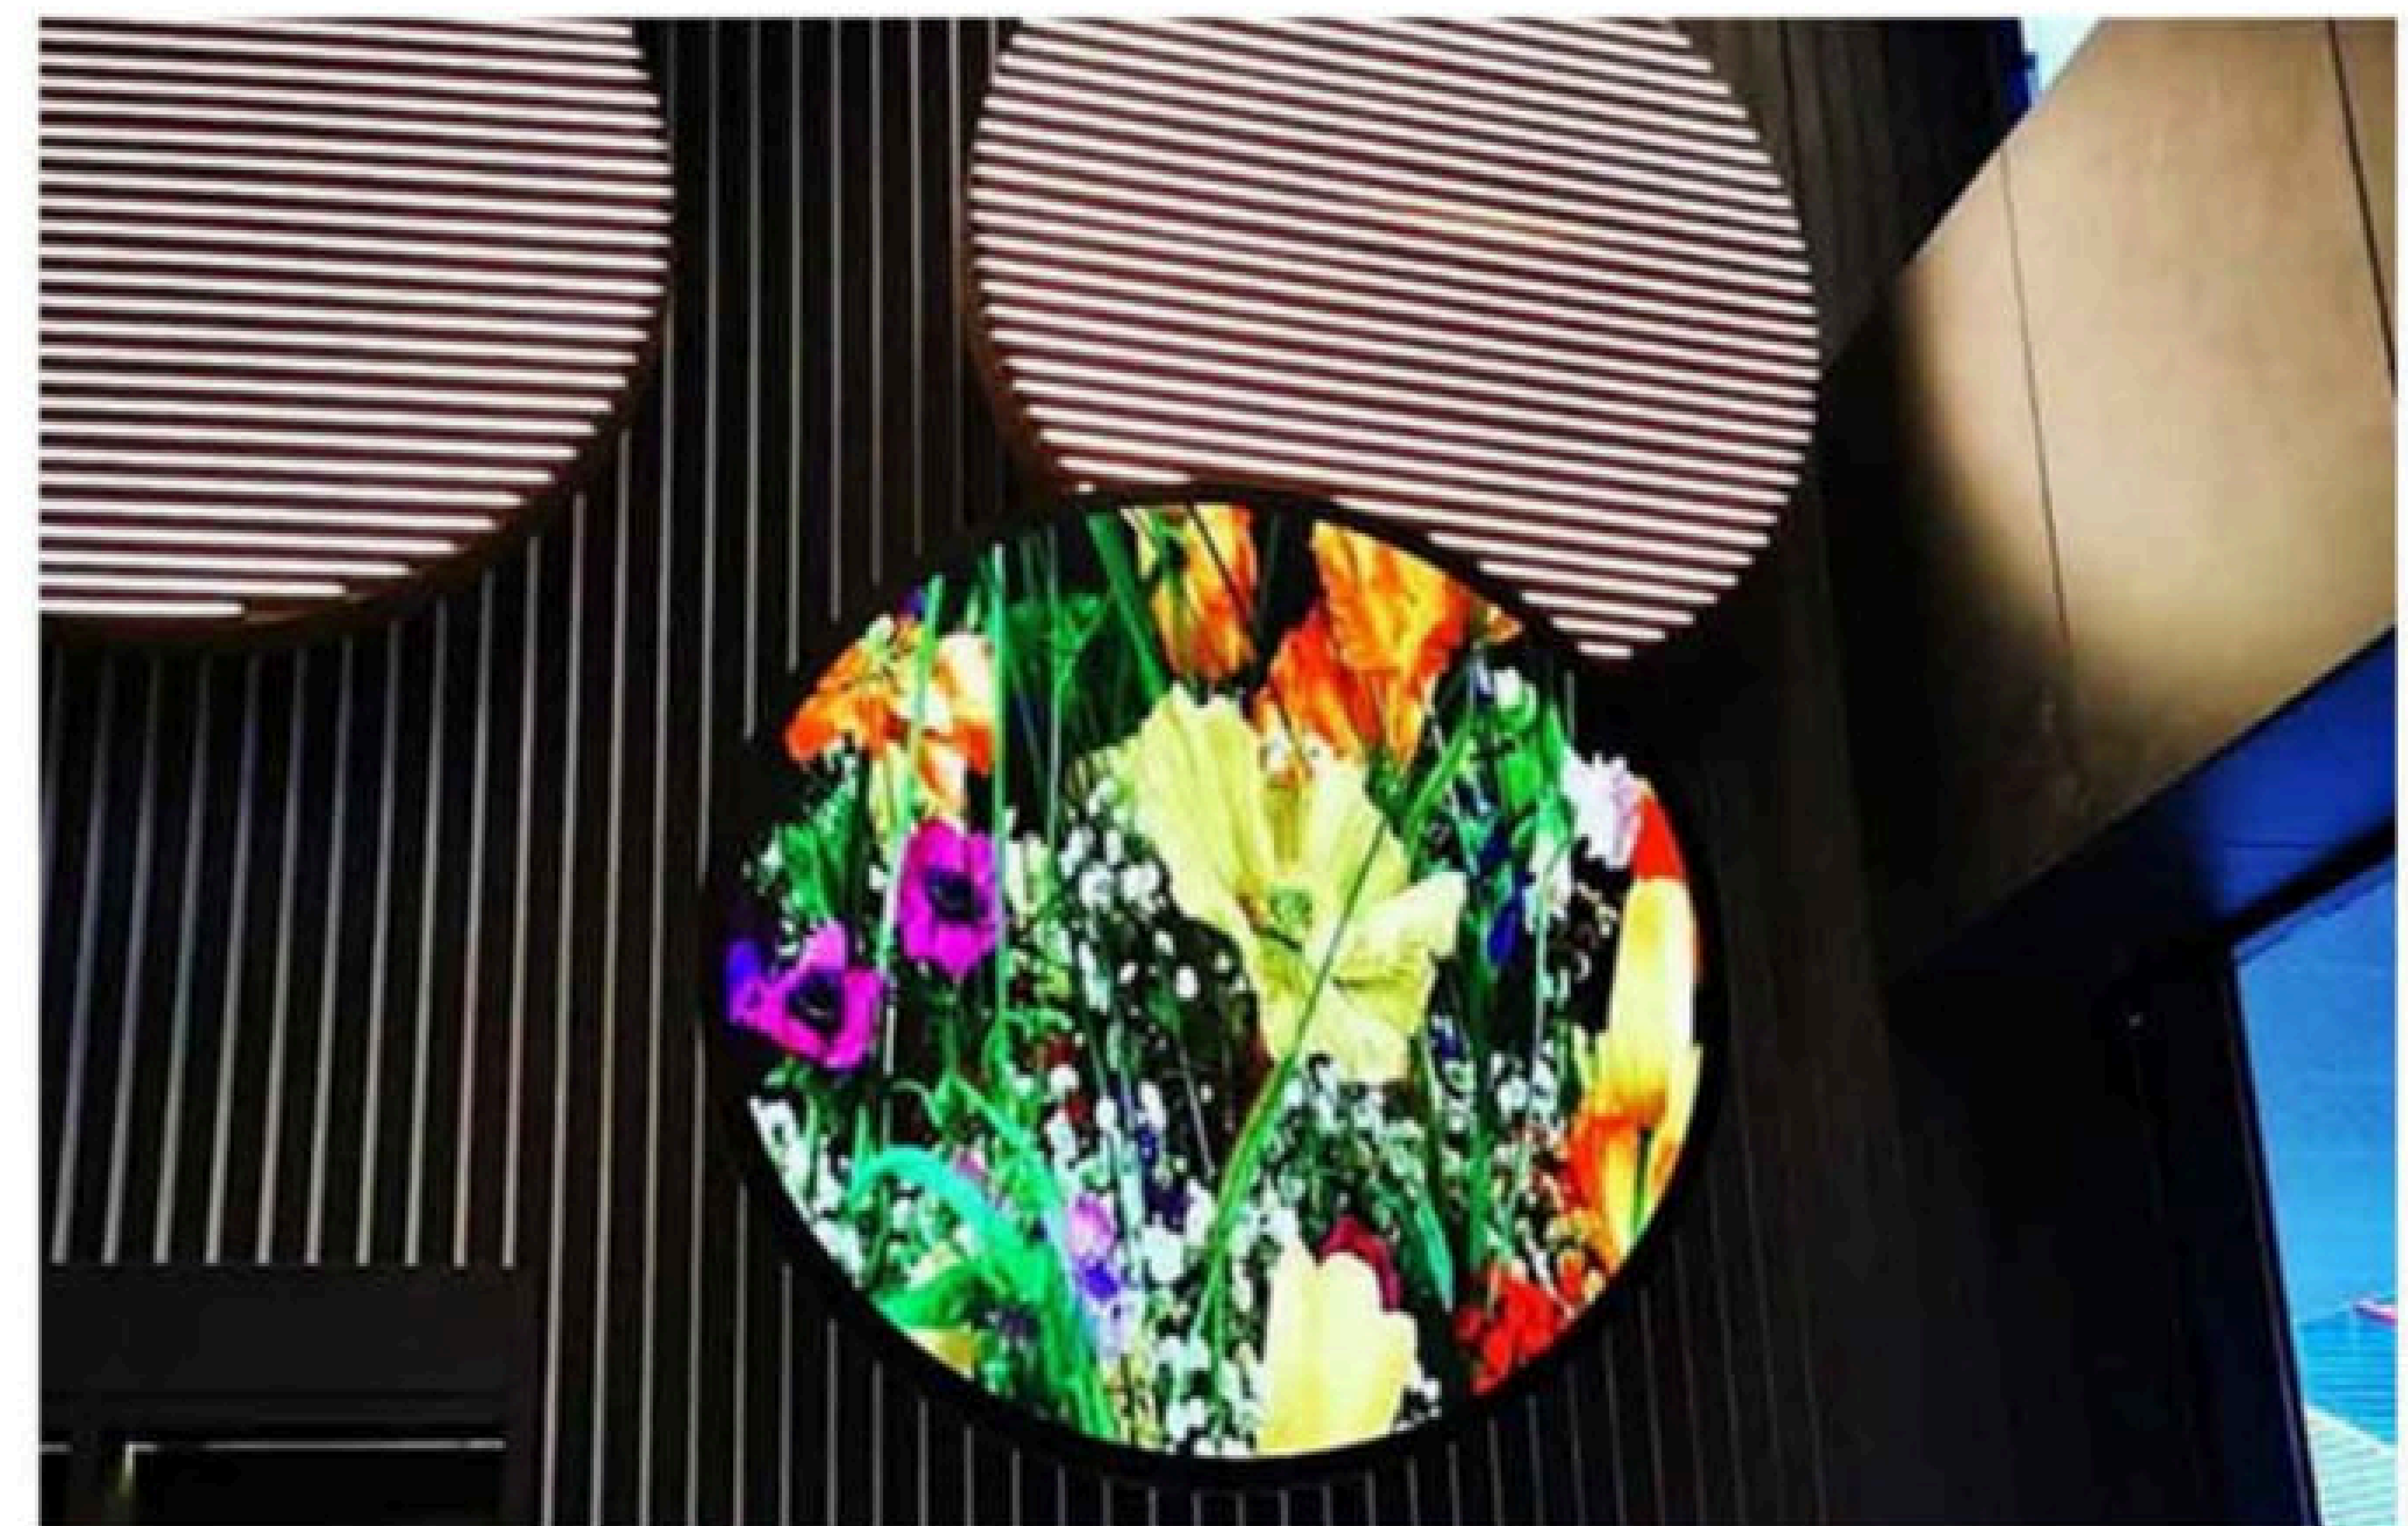

MORE CREATIVE DISPLAYS