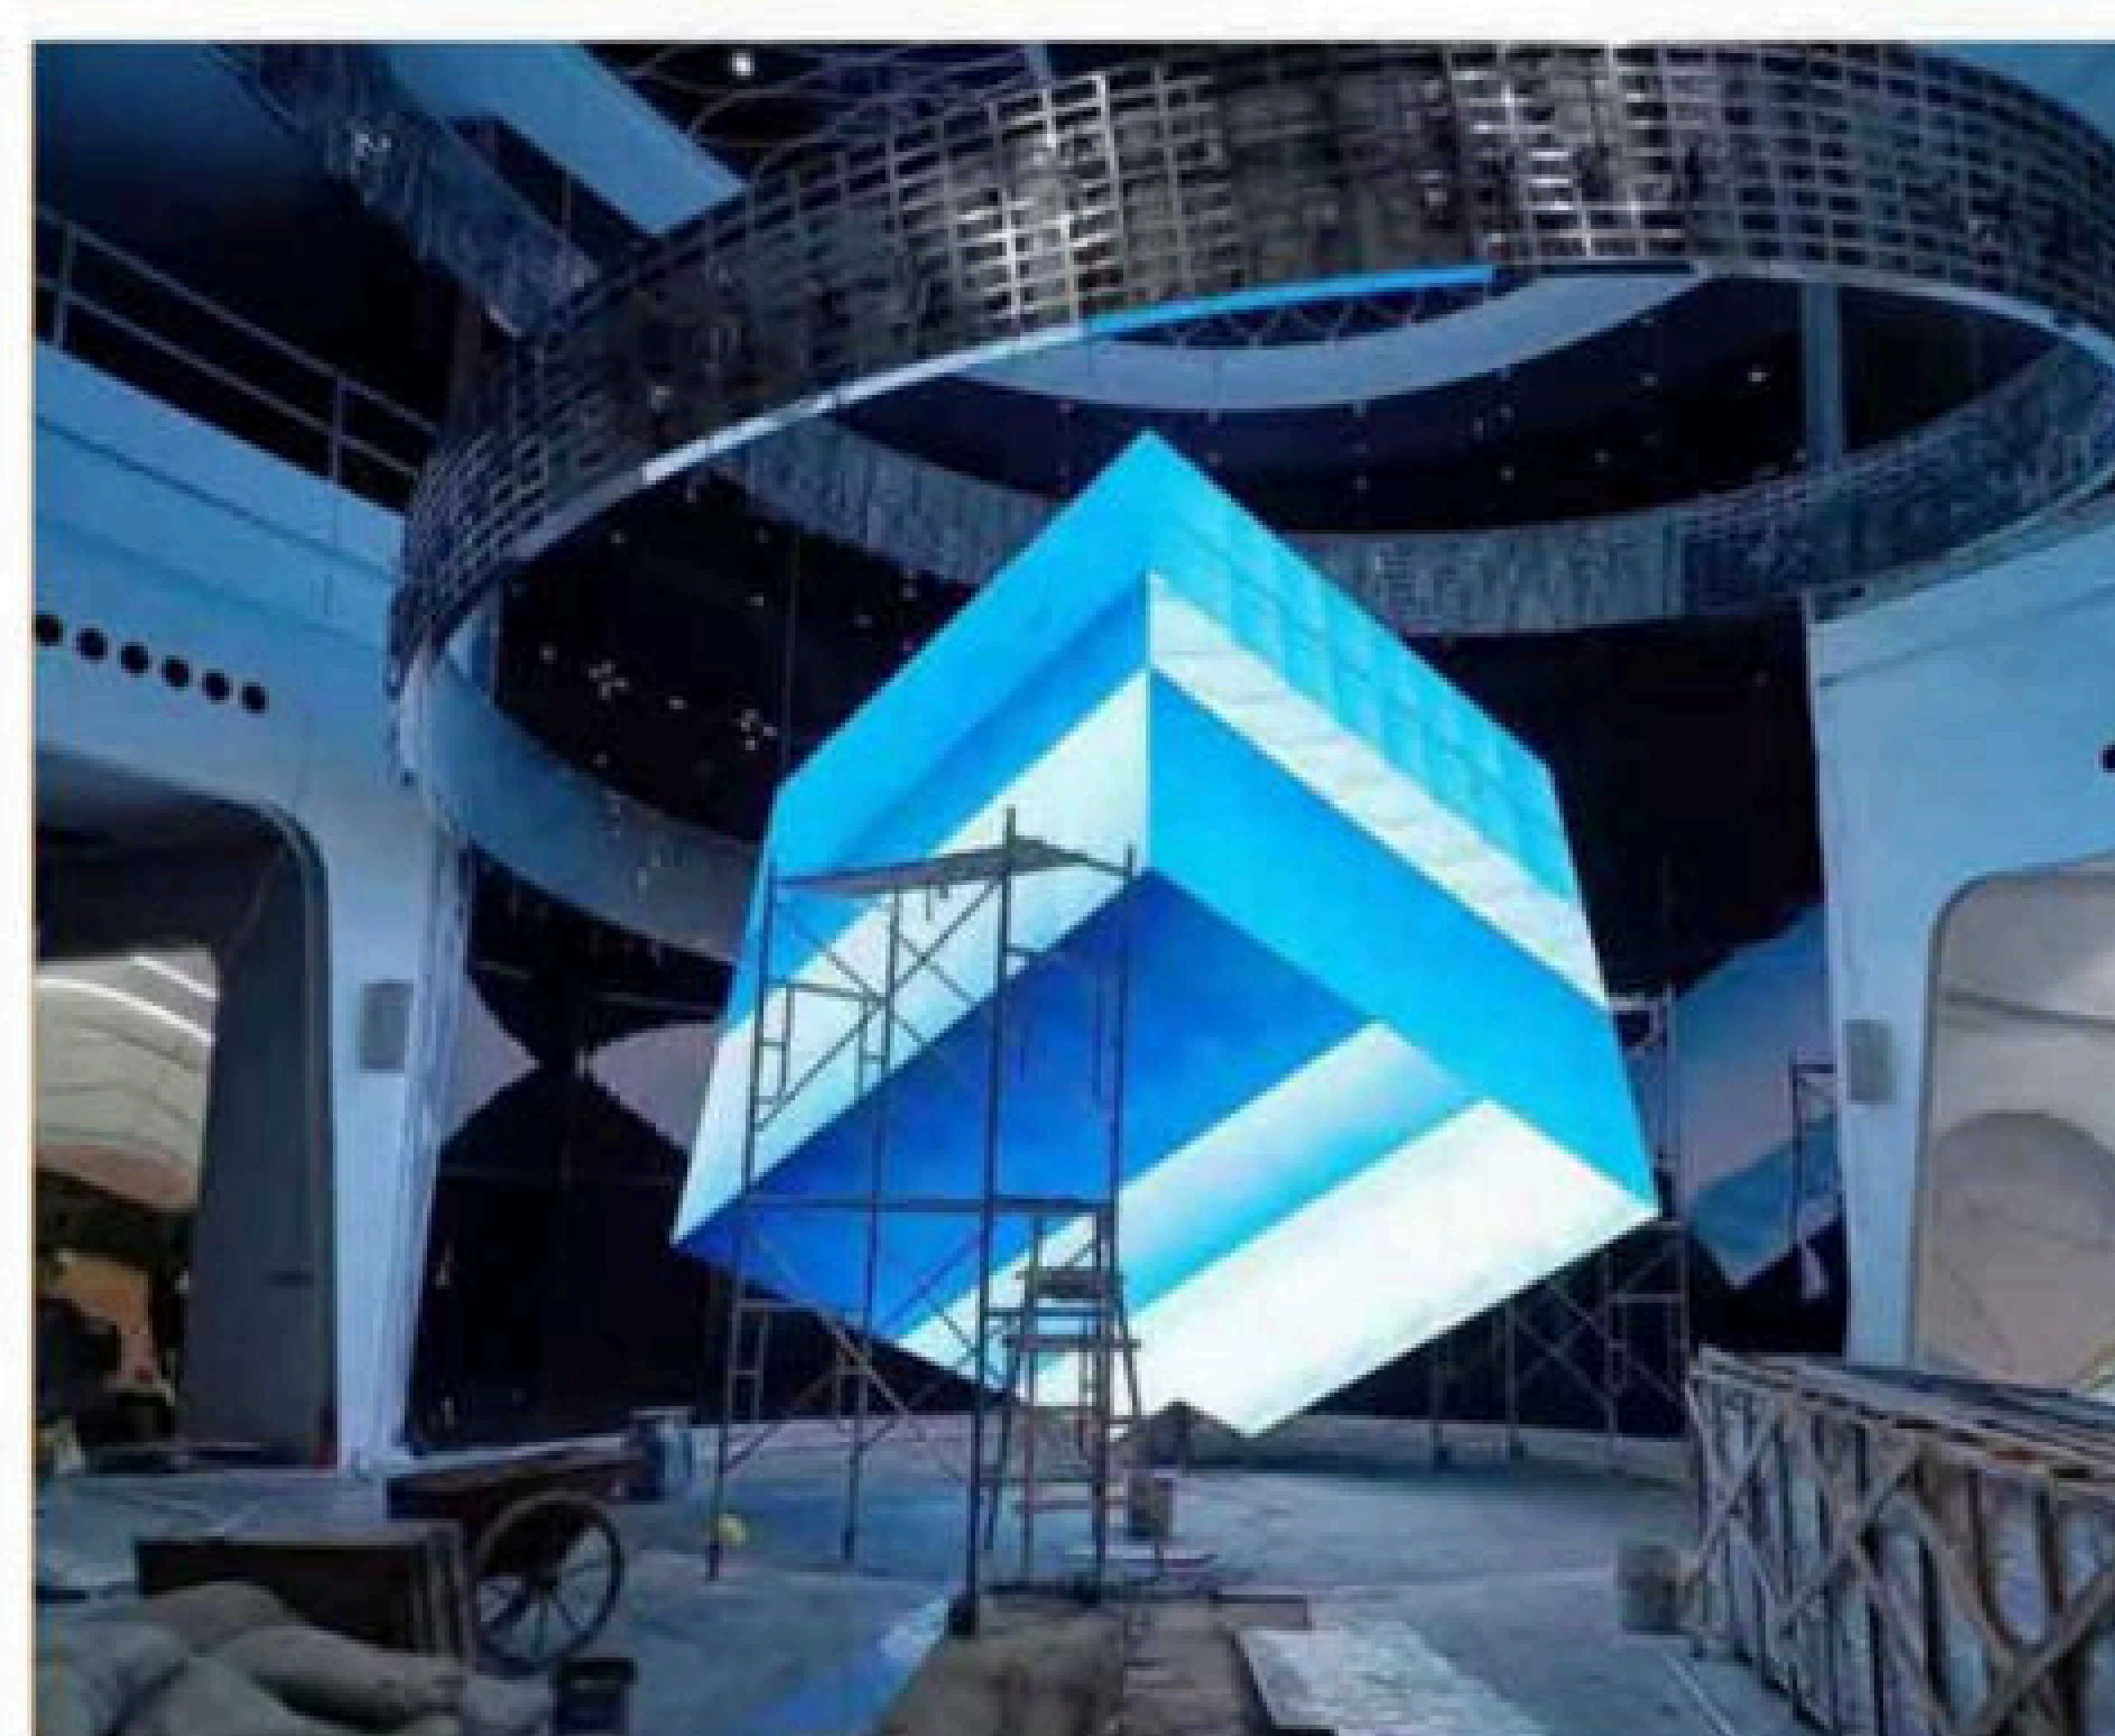

XIV Creative Screen Display

X-Magic Series

Cubic | Circular | Round | Spherical Shapes

X-CUBIC DISPLAY

LED cube, also known as Magic Cube Screen, which is a creative LED 4D three-dimensional display designing.

Its seamlessly spliced into an LED cube, supports to make 360° full Angle of view, and rotated along the axis, excellent display performance and multiple applications.

MULTI-PICTURE IDEAL DISPLAY

COMMON SPECIFICATIONS

X-SPHERICAL DISPLAY

X-Spherical LED screen is a kind of creative LED display screen.

The Spherical surface with multiple display division, telescopic abnormality, according to a uniform technology display with high-resolution undistorted, and ultra high advertising value.