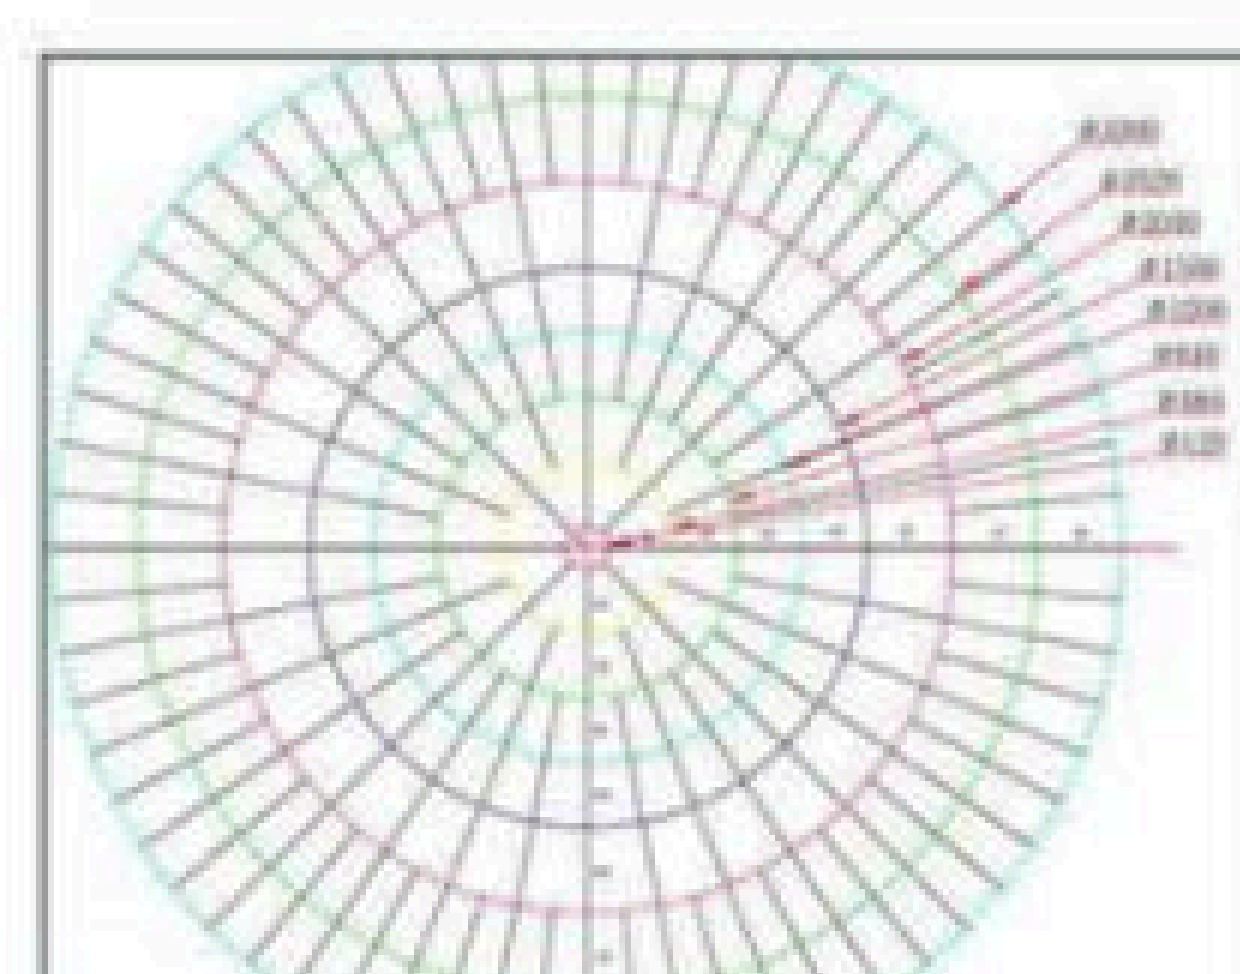

Its seamlessly spliced into an LED cube, supports to make 360° full Angle of view, and rotated along the axis, excellent display performance and multiple applications.

MULTI-PICTURE IDEAL DISPLAY

COMMON SPECIFICATIONS

Product Model	Pixel Pitch (mm)	Cabinet Size (mm)	Maintenance Method	LED Lamp (SMD)	Packaging Size (mm)	Packaging Weight (kg)	Model Cloud App	Controller Brand	Brightness (cd/pcs)	Installation Tybe
Four-Sided	2	320*320*320	Front	1515	430*430*680	22	√	Nova	800	Standing
	2	640*640*640	Front	1515	700*700*960	48	√	Nova	800	Hanging
Five-Sided	2	320*320*320	Front	1515	430*430*680	24	√	Nova	800	Standing
	2	640*640*640	Front	1515	700*700*960	50	√	Nova	800	Hanging

X-SPHERICAL DISPLAY

X-Spherical LED screen is a kind of creative LED display screen.

The Spherical surface with multiple display division, telescopic abnormality, according to a uniform technology display with high-resolution undistorted, and ultra high advertising value.

Feature:

* Creative Design * Easy to maintain * Indoor Application * Diameter=0.5meter (Option 1m/2m/3m/4m/5m/6m+)

X-ROUND DISPLAY

X-Round led video display has special and creative shapes. It's magic decoration and effect with such round led video screen. Circular led display has excellent visual performance for retail advertising and customer's logo.