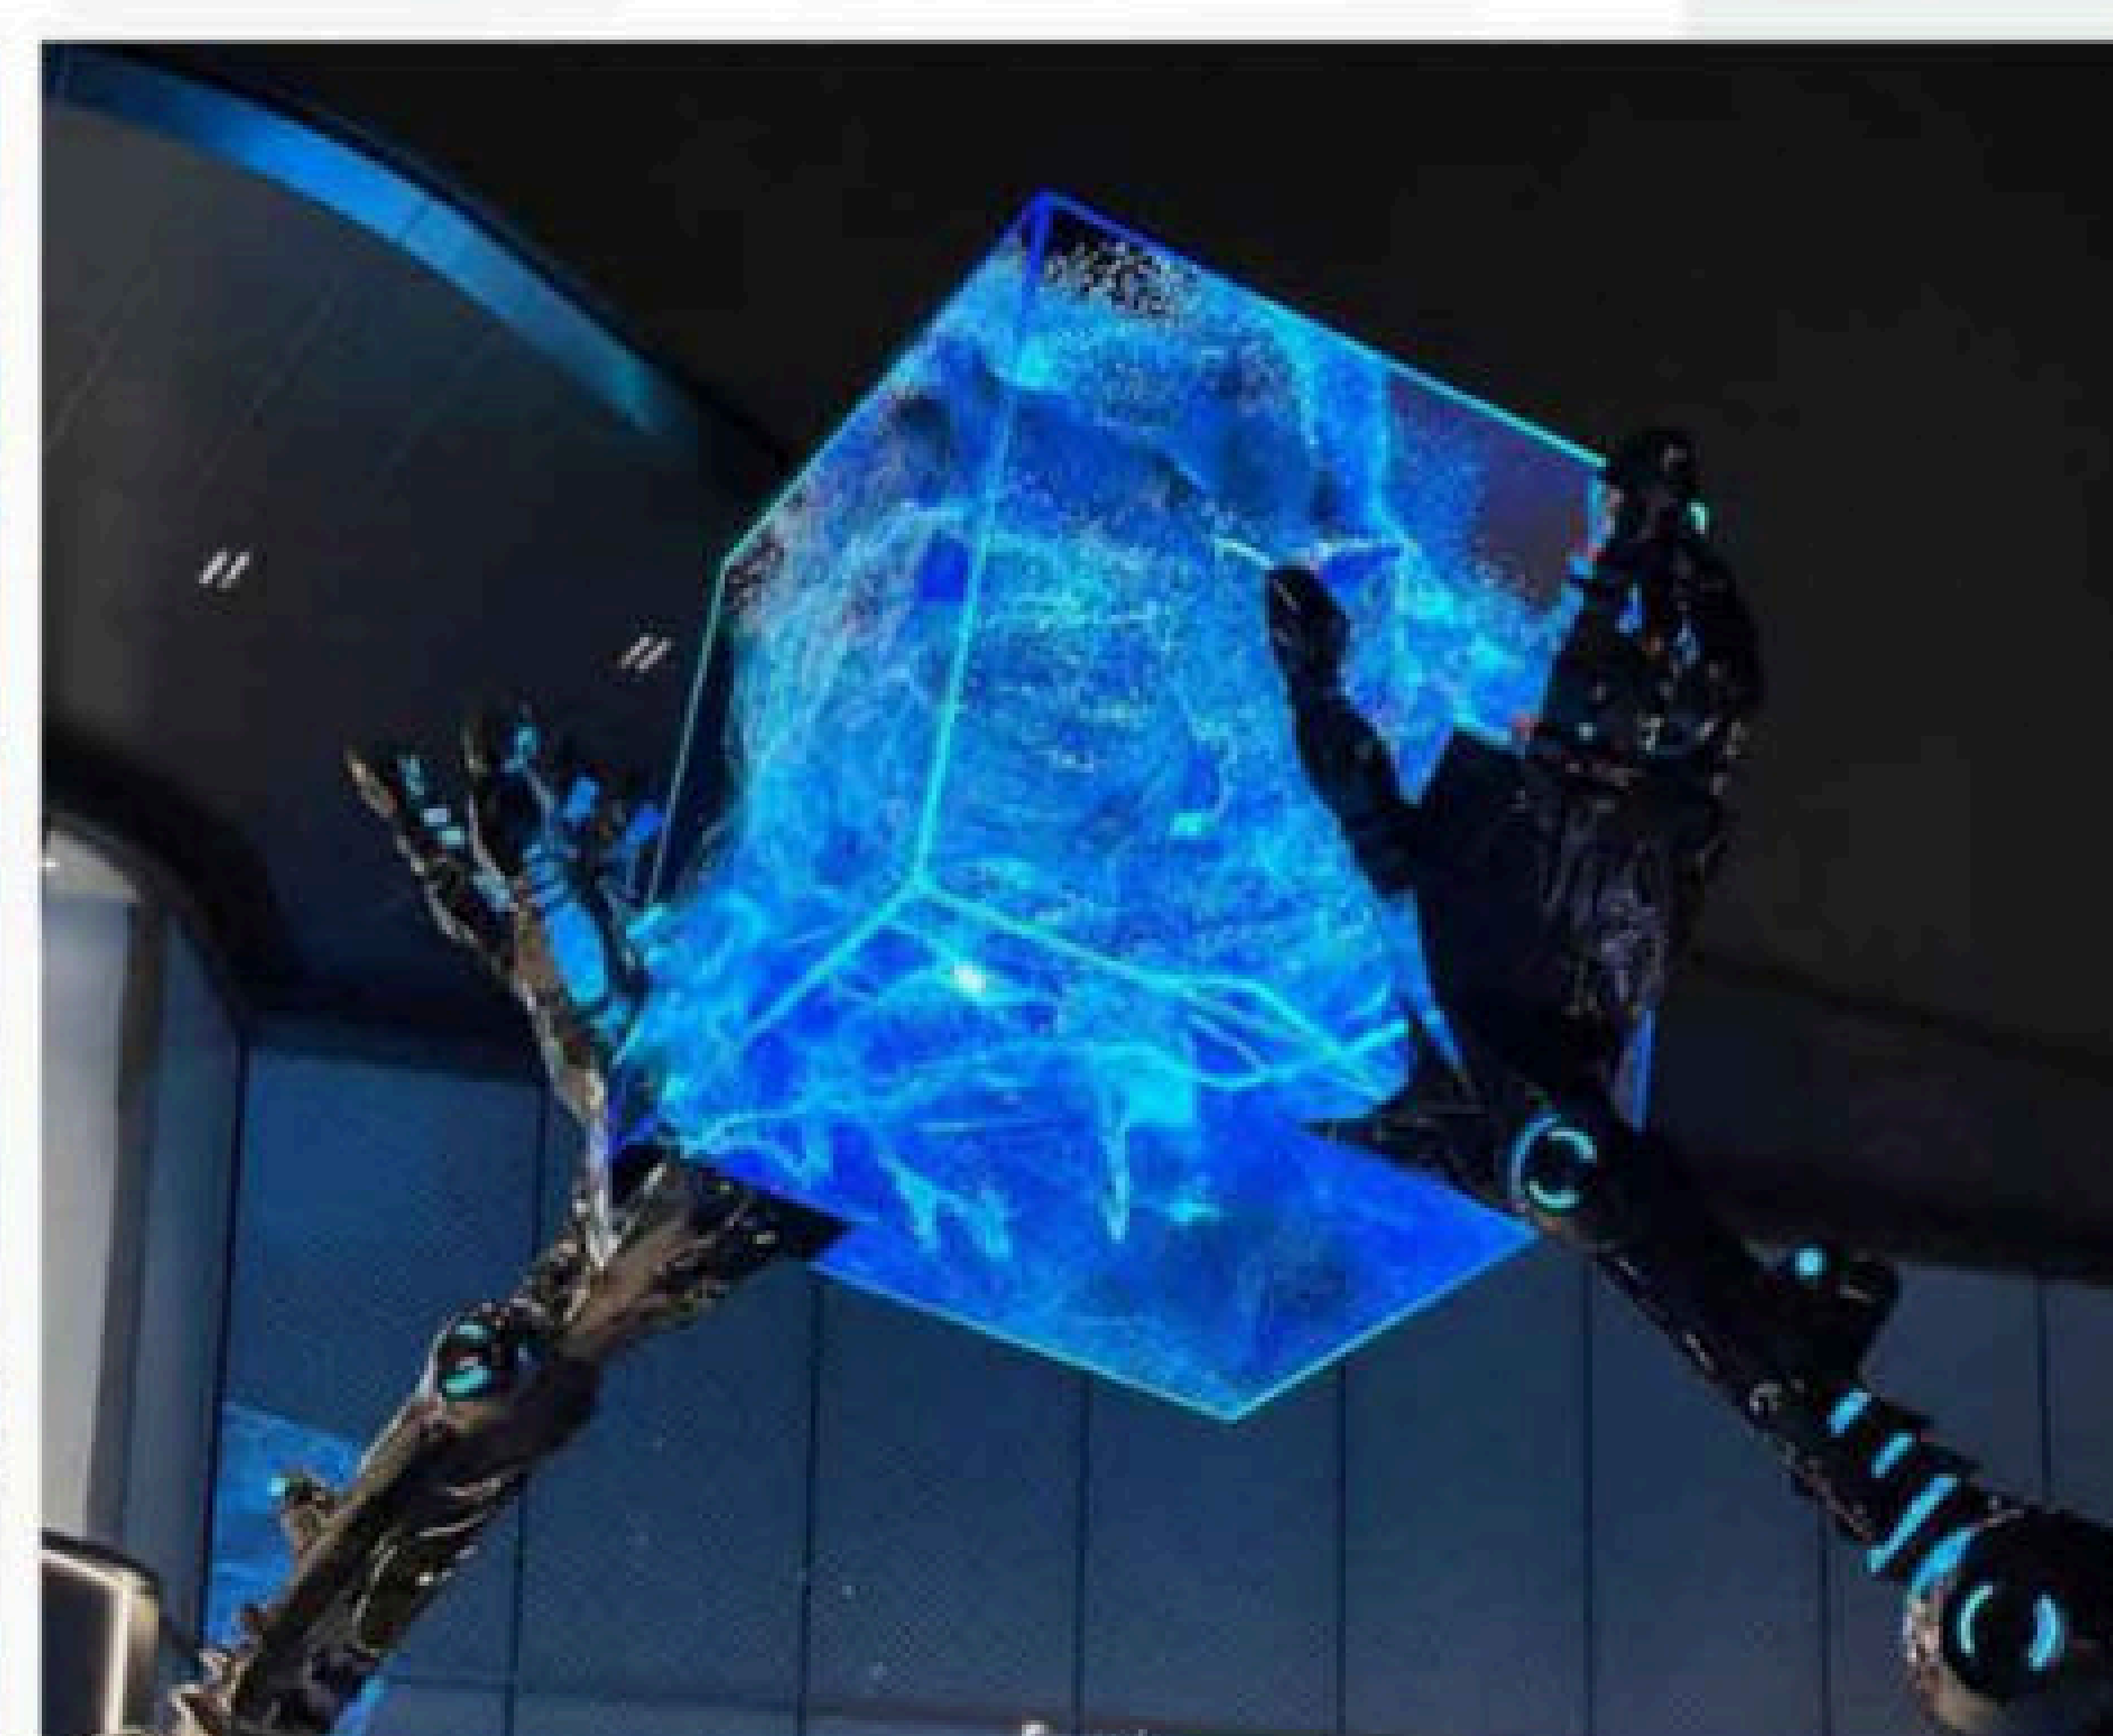

XIV Creative Screen Display

X-Magic Series

Cubic | Circular | Round | Spherical Shapes

X-CUBIC DISPLAY

LED cube, also known as Magic Cube Screen, which is a creative LED 4D three-dimensional display designing.

Its seamlessly spliced into an LED cube, supports to make 360° full Angle of view, and rotated along the axis, excellent display performance and multiple applications.

MULTI-PICTURE IDEAL DISPLAY

COMMON SPECIFICATIONS

X-SPHERICAL DISPLAY

X-Spherical LED screen is a kind of creative LED display screen.

The Spherical surface with multiple display division, telescopic abnormality, according to a uniform technology display with high-resolution undistorted, and ultra high advertising value.