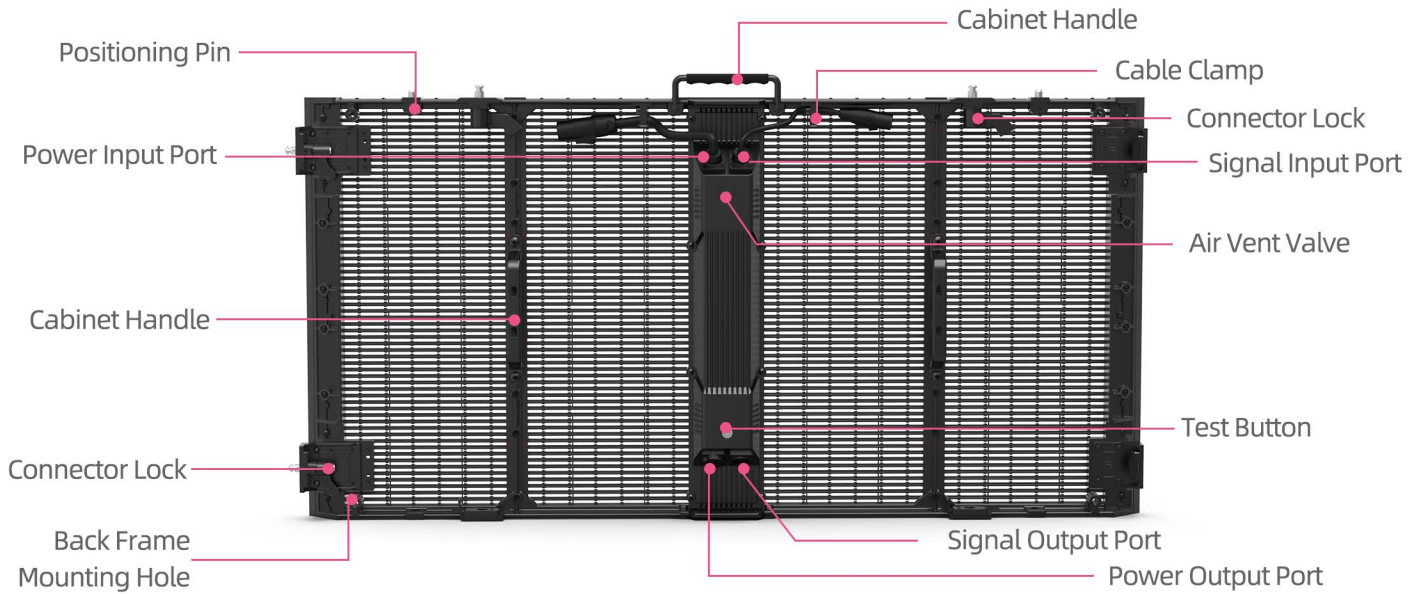

## KEY COMPONENTS

## EXPLODED VIEW OF THE TRANSPARENT LED DISPLAY STRUCTURE

- Modular Design: Allows for flexible and rapid assembly/disassembly.
- Lightweight Frame: Enhances portability, suitable for rental and stage applications.
- Transparent LED Panels: Provide high visibility with a clear background.
- Control and Power Modules: Located centrally for optimized cable management and accessibility.

## KEY FEATURES

- ◆ Two cabinet sizes are available to meet the diverse needs of different clients and venues.
- ◆ Transparent rental screen with beveled edges for flexible curved or angled displays.
- ◆ Air Vent Valve design prevents moisture and ensures stable performance.
- ◆ Integrated back cover design for easy and quick maintenance and replacement.
- ◆ Ultra-thin module for a wider viewing angle.

High transparency

High light transmittance

Ultra-thin cabinet

Curving Capability

Integrated design

High waterproof