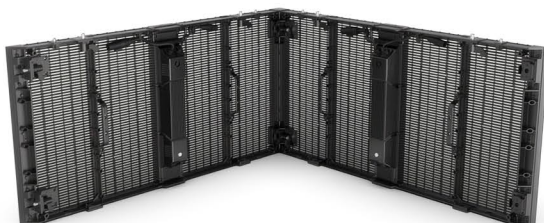

## EXPLODED VIEW OF THE TRANSPARENT LED DISPLAY STRUCTURE

- Modular Design: Allows for flexible and rapid assembly/disassembly.
- Lightweight Frame: Enhances portability, suitable for rental and stage applications.
- Transparent LED Panels: Provide high visibility with a clear background.
- Control and Power Modules: Located centrally for optimized cable management and accessibility.

High transparency

High light transmittance

Ultra-thin cabinet

Curving Capability

Integrated design

High waterproof

## CABINET FEATURES

40% ultra-high light transmittance

Low wind resistance

Supports 90-degree installing

Supports curved installing,  $\pm 10$  degrees, with 2.5 degrees per unit