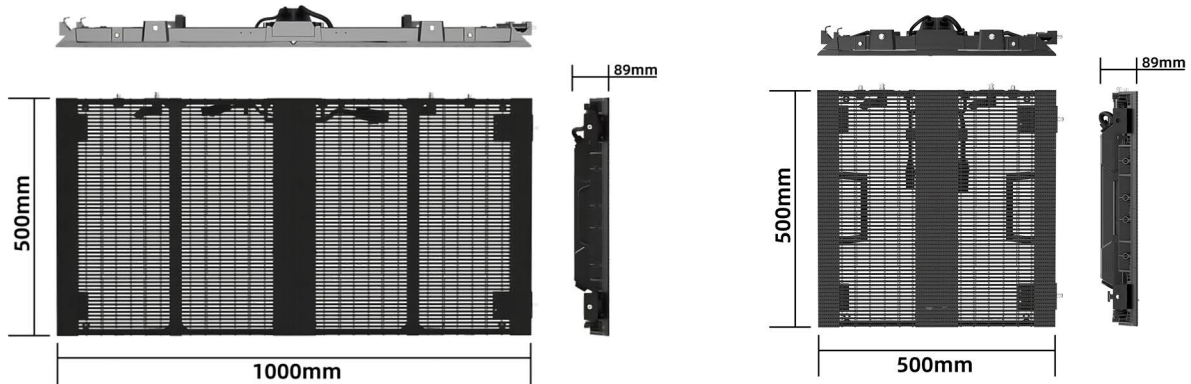

TR Series Transparent Rental LED Display Solutions

Part Number	TR Series P3.91-7.8(standard brightness)	TR Series P3.91-7.8(high brightness)
LED Type	SMD1415	
Pixel Density	32768pixel/m²	
Color Temperature	6500-9500K	
Brightness	3000-3500cd/m²	4500-5000cd/m²
Scan	1/8	
CabinetSize (W*H*D)	1000*500*89mm、500*500*89mm	
Cabinet Resolution	256X64pixel、128X64pixel	
CabinetWeight	7.8±0.5kg、6±0.5kg	
Cabinet Material	Die casting aluminum	
Max.PowerConsumption	680 W/m²	800 W/m²
Ave.Power Consumption	270 W/m²	320W/m²
ViewingAngle	H/V: 140±10°	
Refresh Rate	3840Hz/7680Hz	
GrayScale	14-16bit	
I P Rating	I P65	
OperatingHumidity	10%~90%RH	
Operating Temperature	-20°C~40°C	
Max.Stacking	16pcs	
Max. Hanging	16pcs	
Curve(Optional)	-10°/-7.5°/-5°/-2.5°/0°/2.5°/5°/7.5°/10°	
Operating Lifetime	≥75,000hours	
Storage Temp/Humidity	- 40°C~60°C,10%~60% RH