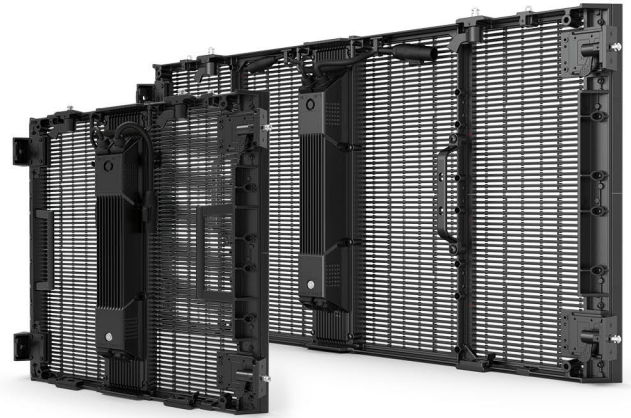

## EXPLODED VIEW OF THE TRANSPARENT LED DISPLAY STRUCTURE

- Modular Design: Allows for flexible and rapid assembly/disassembly.
- Lightweight Frame: Enhances portability, suitable for rental and stage applications.
- Transparent LED Panels: Provide high visibility with a clear background.
- Control and Power Modules: Located centrally for optimized cable management and accessibility.

## KEY FEATURES

- ◆ Two cabinet sizes are available to meet the diverse needs of different clients and venues.
- ◆ Transparent rental screen with beveled edges for flexible curved or angled displays.
- ◆ Air Vent Valve design prevents moisture and ensures stable performance.
- ◆ Integrated back cover design for easy and quick maintenance and replacement.
- ◆ Ultra-thin module for a wider viewing angle.

High transparency

High light transmittance

Ultra-thin cabinet

Curving Capability

Integrated design

High waterproof

## CABINET FEATURES

40% ultra-high light transmittance

Low wind resistance

Supports 90-degree installing

Supports curved installing,  $\pm 10$  degrees, with 2.5 degrees per unit